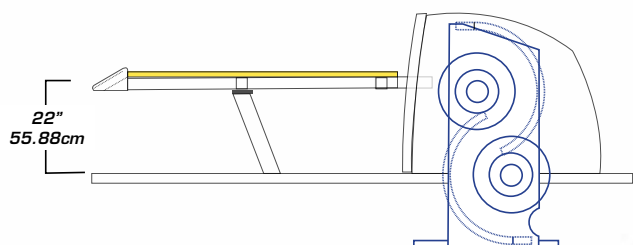

Ball Lifts

“Standard” Ball-Lift Assembly

40-1000

- Urethane track rails for excellent traction and exceptional wear resistance
- 1/3-horsepower motor for abundant lifting power
- Power to lift up to 5 balls simultaneously
- Convenient installation and easy access for routine maintenance
- Heavy-duty bearings for smooth, continuous use
- Reliable and maintenance-free control box

“Back Saver” Ball-Lift Assembly

40-3000

- Includes features above
- Lifts the ball an additional 4.5” higher for less bending and strain.
- Available as a complete system with new ball lift and hood/rack.