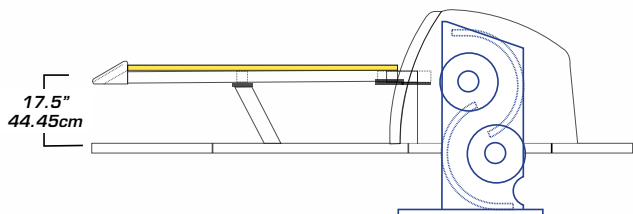

Optional Lower 8-Ball Rack

40-2600

“Back Saver” Hood, Rack and Ball Lift System

40-3300

Optional Lower 8-Ball Rack

40-2600

Designed to Look Great and Last

- Hoods are molded of durable polyethylene
- Available in four matching colors of the Ebonite VanTech™ seating systems.
- Molded urethane guide rails provide maintenance-free use while minimizing wear and ball damage.
- Hand dryer and reset buttons are strategically located for convenience and to reduce the possibility of accidental resetting
- Racks hold up to 12 balls
- Optional lower racks can provide an additional 8-ball capacity.
- Optional Glow Ball-Rack Covers

Ball Lifts

“Standard” Ball-Lift Assembly

40-1000

- Urethane track rails for excellent traction and exceptional wear resistance
- 1/3-horsepower motor for abundant lifting power
- Power to lift up to 5 balls simultaneously
- Convenient installation and easy access for routine maintenance
- Heavy-duty bearings for smooth, continuous use
- Reliable and maintenance-free control box